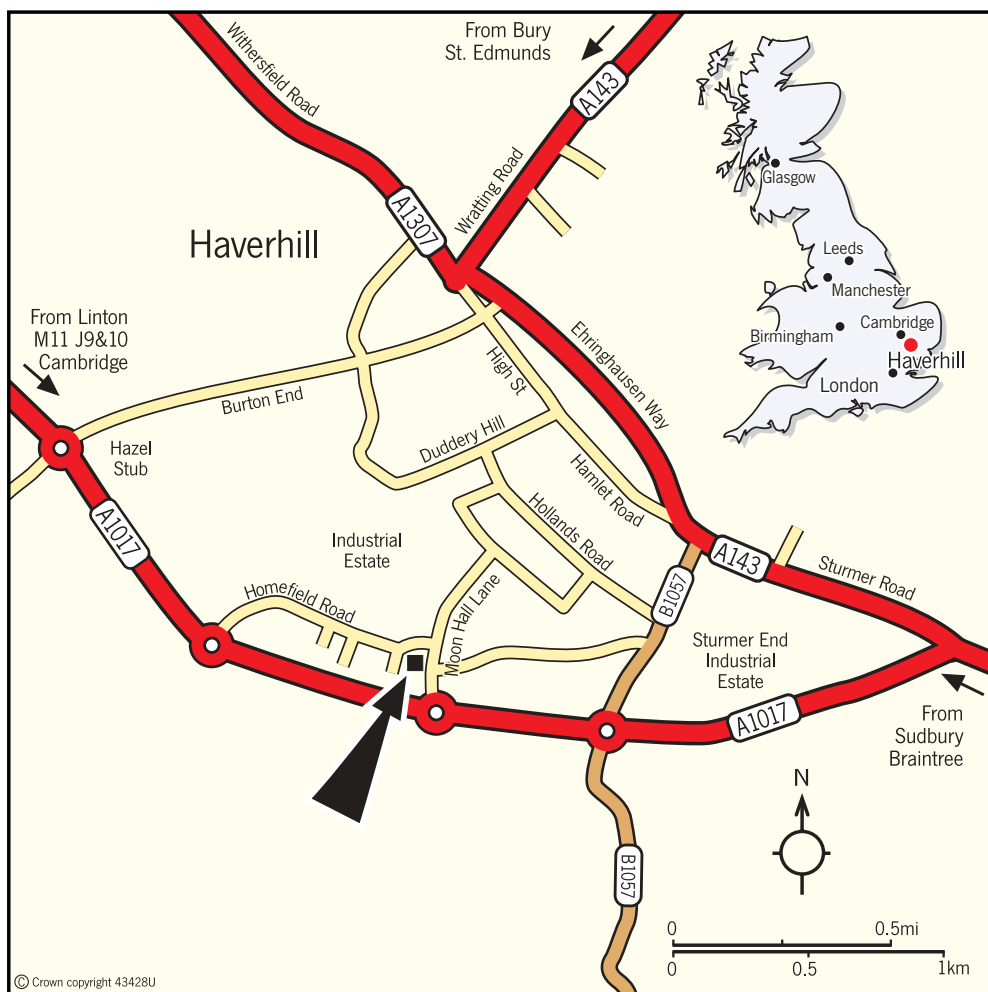

HOW TO FIND ARDEX UK

**HIGH PERFORMANCE
TILING AND FLOORING PRODUCTS**

Homefield Road Haverhill
Suffolk CB9 8QP United Kingdom
Telephone: +44 (0)1440 714939
Technical Services Fax: +44 (0)1440 705363
Email: info@ardex.co.uk
ARDEX online: www.ardex.co.uk

From M11 South

- Leave the M11 at Junction 9 (signed Newmarket, Norwich & A11).
- Continue on the A11 for 4.8 miles and exit at the junction with the A1307 (signed Haverhill, and Linton).
- Join the A1307 (following signs for Haverhill) and continue for 8.8 miles, until you get to a roundabout junction.
- Take the second exit at the roundabout, joining the A1017.
- Continue straight over the next two roundabouts.
- At the next roundabout take the first exit onto Moon Hall Lane.
- Take the first left onto Homefield Road
- We are situated on the left-hand side (on the corner after the left turning).

From M11 North

- Leave the M11 at Junction 10 (signed Duxford, Royston & A505).
- Join the A505, following signs for Haverhill.
- Continue onto the A11.
- At the Babraham junction, exit the A11 and join the A1307, following signs for Haverhill.
- Follow directions from point 3 above.

Telephone +44 (0)1440 714939