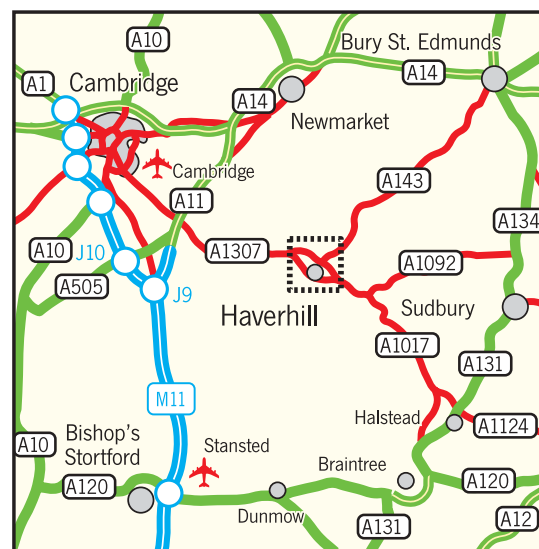

HOW TO FIND ARDEX UK

**HIGH PERFORMANCE
TILING AND FLOORING PRODUCTS**

Homefield Road Haverhill
Suffolk CB9 8QP United Kingdom
Telephone: +44 (0)1440 714939
Technical Services Fax: +44 (0)1440 705363
Email: info@ardex.co.uk
ARDEX online: www.ardex.co.uk

From M11 South

- Leave the M11 at Junction 9 (signed Newmarket, Norwich & A11).
- Continue on the A11 for 4.8 miles and exit at the junction with the A1307 (signed Haverhill, and Linton).
- Join the A1307 (following signs for Haverhill) and continue for 8.8 miles, until you get to a roundabout junction.
- Take the second exit at the roundabout, joining the A1017.
- Continue straight over the next two roundabouts.
- At the next roundabout take the first exit onto Moon Hall Lane.
- Take the first left onto Homefield Road
- We are situated on the left-hand side (on the corner after the left turning).

From M11 North

- Leave the M11 at Junction 10 (signed Duxford, Royston & A505).
- Join the A505, following signs for Haverhill.
- Continue onto the A11.
- At the Babraham junction, exit the A11 and join the A1307, following signs for Haverhill.
- Follow directions from point 3 above.

Telephone +44 (0)1440 714939